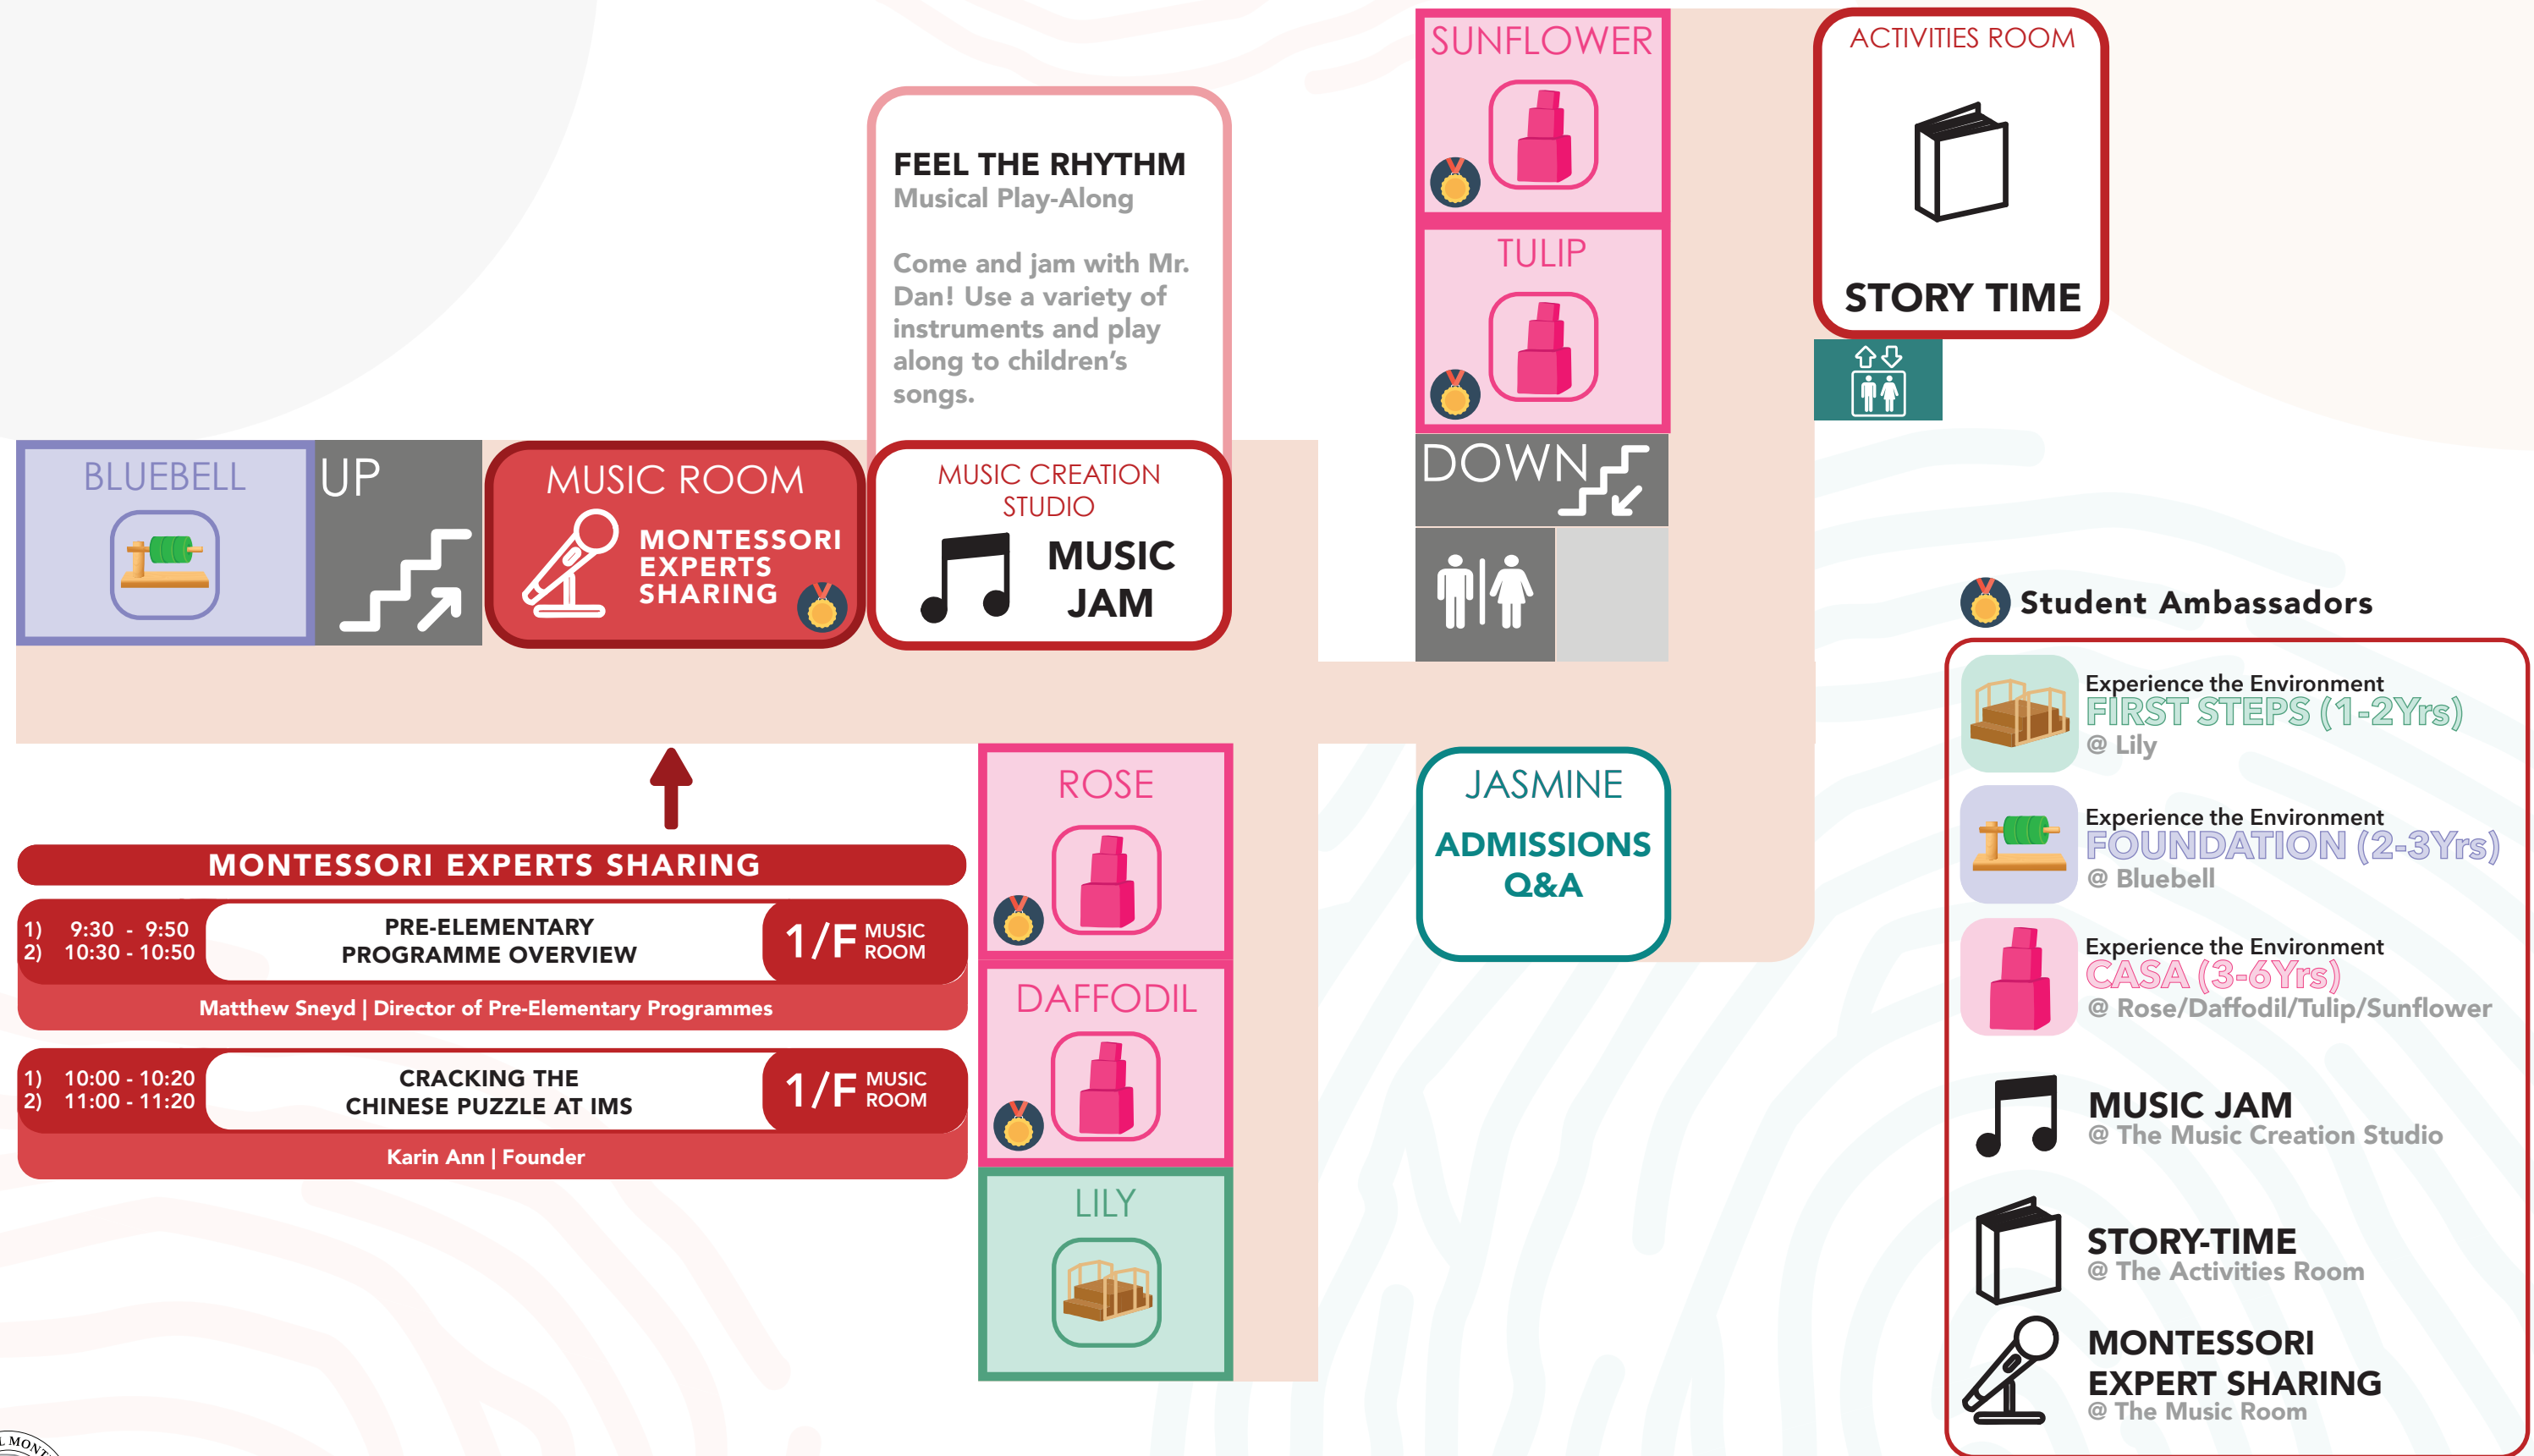

MAP - G/F

- Elevator
- Student Ambassadors
- First Aid

- FOTOFUN**
@ The Photo Booth
- GET WARMED UP**
@ The School Hall
- TAKE A BREAK**
@ The Refreshment Area

MAP - 1/F

MAP - 2/F

LOWER ELEMENTARY (6-9yrs)

UP

AEGEAN

AZALEA

PEONY

DOWN

ART ROOM

WATERCOLOUR ART

EXPRESS YOURSELF
Watercolour Painting

Explore different colour tones and create a unique piece of watercolour art!

MONTESSORI EXPERTS SHARING

- 1) 9:30 - 9:50
- 2) 10:30 - 10:50

HOW MONTESSORI BUILDS ENTREPRENEURSHIP

2/F STUDENT COUNSEL

Anne Sawyer | Founder

Learn basic coding with robots and make a scene using the green screen!

IT ROOM

UP

LOWER ELEMENTARY (6-9yrs)

BAUHINIA

CARIBBEAN

WATER LILY

DOWN