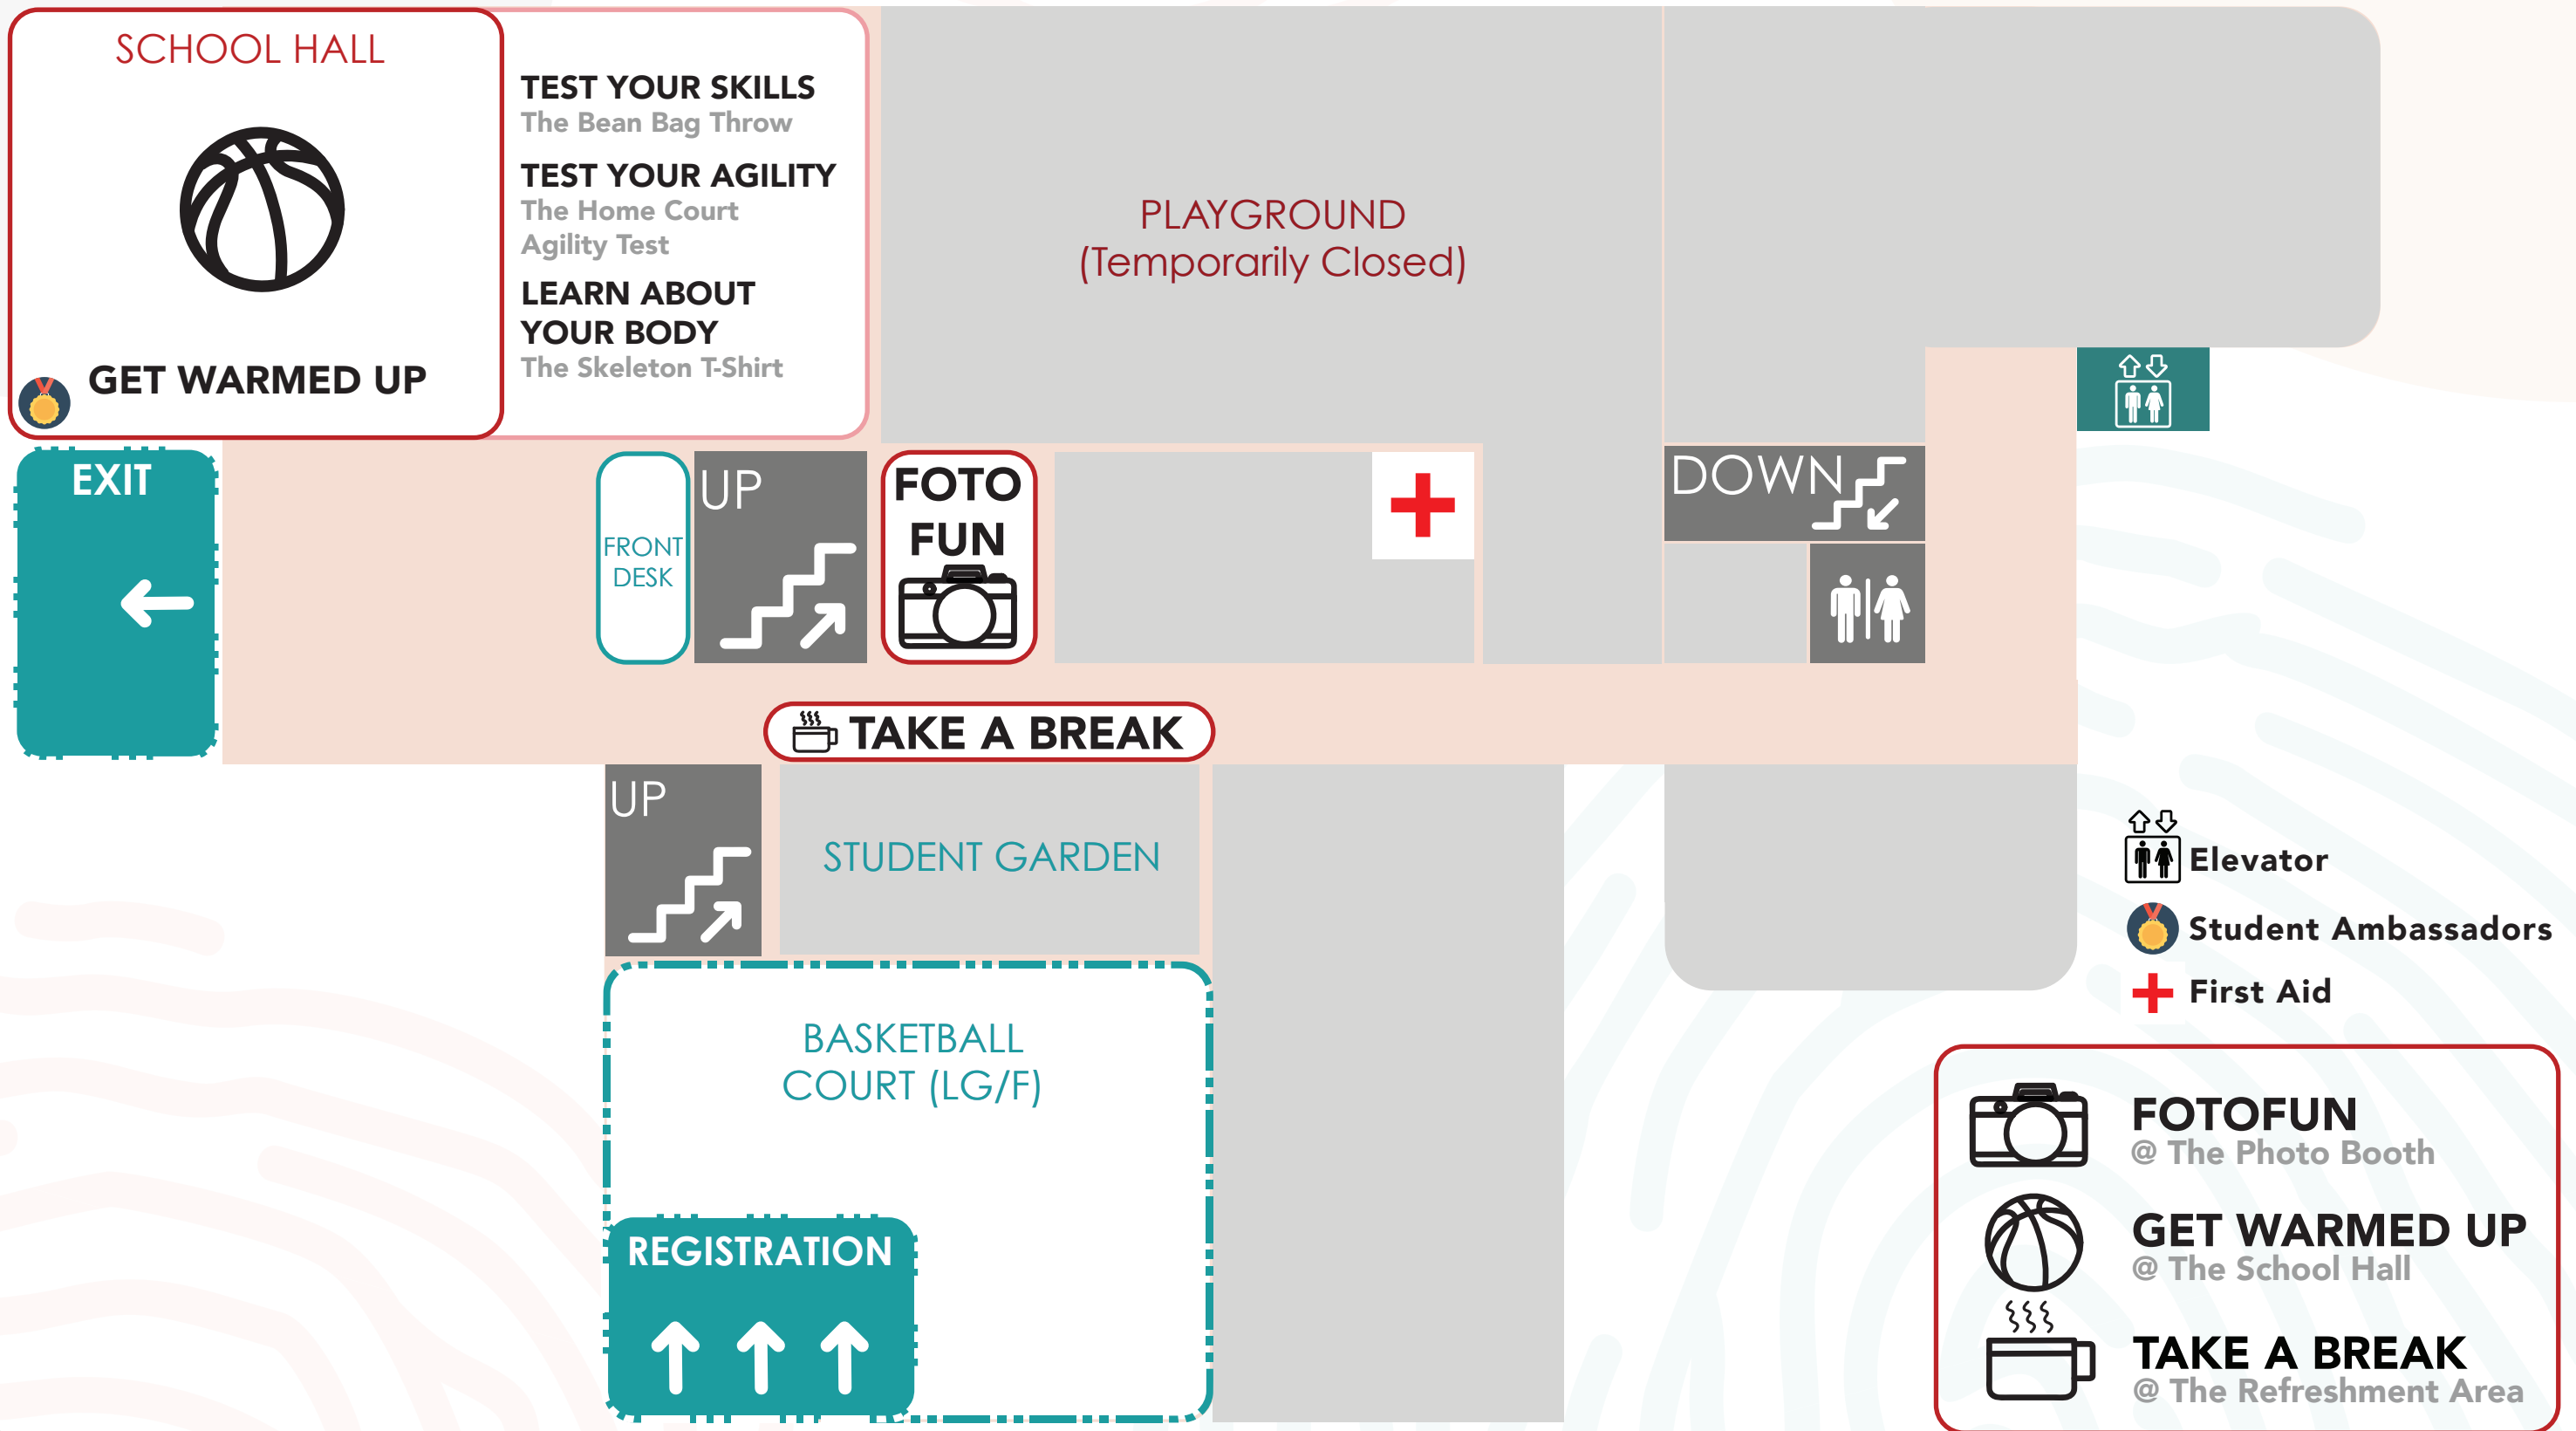

MAP - G/F

- Elevator
- Student Ambassadors
- First Aid

- FOTOFUN**
@ The Photo Booth
- GET WARMED UP**
@ The School Hall
- TAKE A BREAK**
@ The Refreshment Area

MAP - 1/F

MAP - 2/F

LOWER ELEMENTARY (6-9yrs)

UP

AEGEAN

AZALEA

PEONY

DOWN

ART ROOM

WATERCOLOUR ART

EXPRESS YOURSELF
Watercolour Painting

Learn basic coding with robots and make a scene using the green screen!

IT ROOM

UP

LOWER ELEMENTARY (6-9yrs)

BAUHINIA

CARIBBEAN

WATER LILY

DOWN

Experience the Environment
**LOWER
ELEMENTARY (6-9yrs)**
@ Bauhinia/Caribbean/Water Lily

BECOME A TECH WIZ
@ The IT Room

MAP - 4/F

UPPER ELEMENTARY (9-12yrs)

UP

AMAZON

EUPHRATES

INDUS