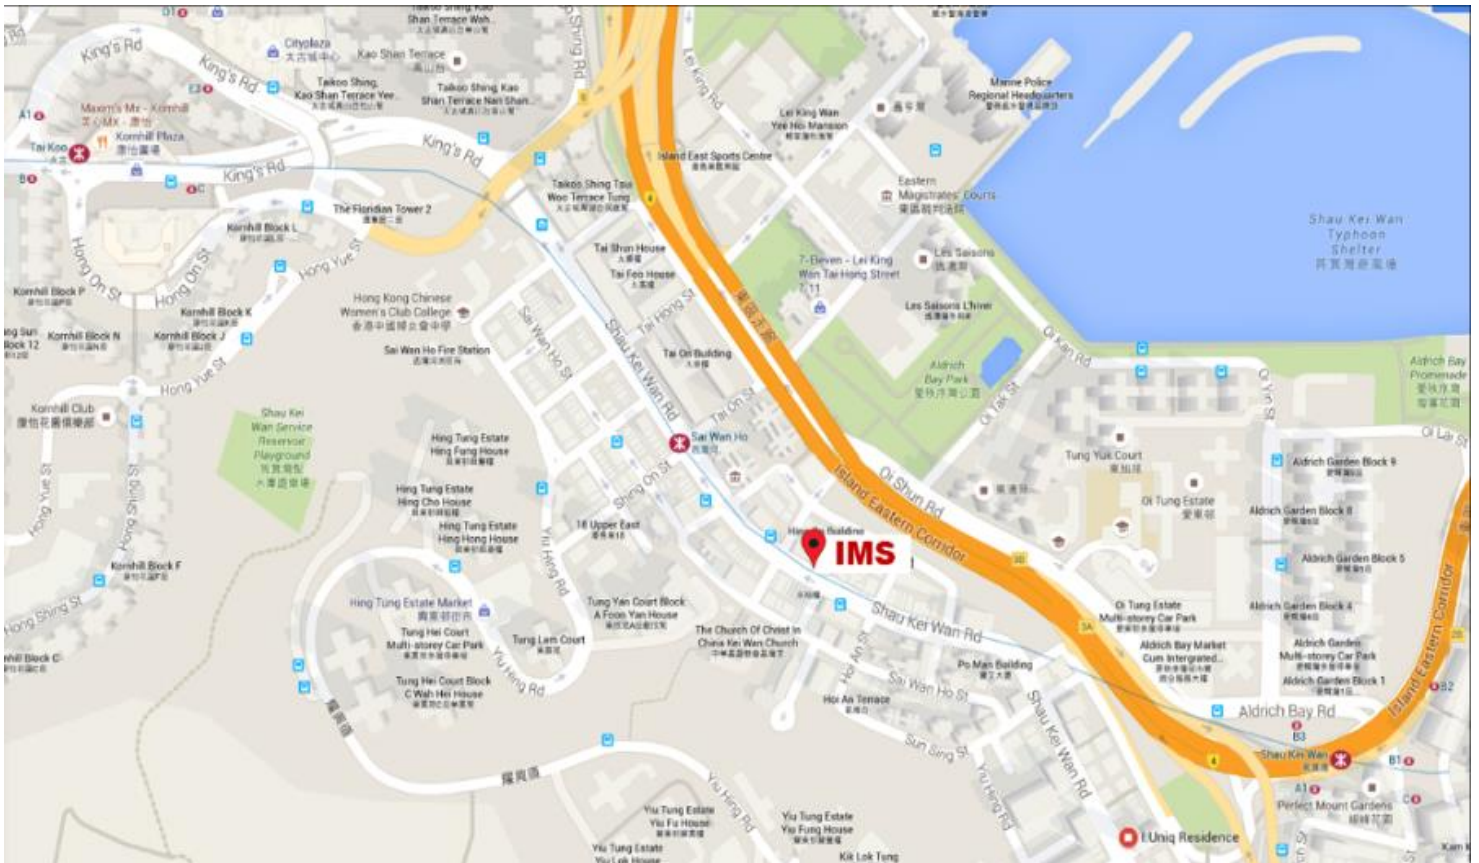

IMS Aldrich Bay Campus

G/F, i-UniQ Grand, 155 Shau Kei Wan Road, Hong Kong

香港筲箕灣道一百五十五號譽·東地下

Tel: 2156-9033

The IMS Aldrich Bay Campus is located in the shopping podium of the i-UniQ Grand residential building at 155 Shau Kei Wan Road, 3 minutes' walk from Sai Wan Ho MTR station (Exit B).

The campus has direct drop-off at its entrance, and also abundant public parking nearby.